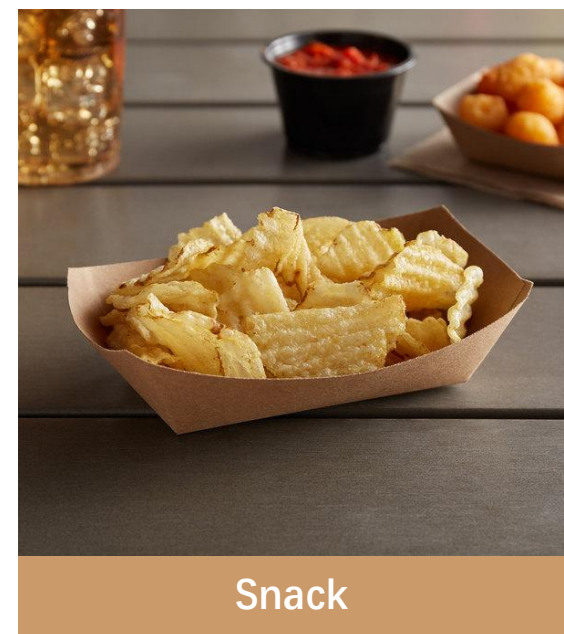

Kraft food tray

**Food container
paper tray**

item	volume	Top-H mm	Top-H inch	pcs/ctn
1 #	100 ml	105*67*27	4.1*2.6*1.1"	1000
2 #	200 ml	125*80*36	4.9*3.1*1.4"	1000
3 #	300 ml	148*93*41	5.8*3.7*1.6"	1000
4 #	400 ml	152*100 *41	6*3.9*1.6"	1000
5 #	800 ml	178*100 *45	7*3.9*1.8"	500
6 #	1200 ml	215*128*58	8.5*5*2.3"	500