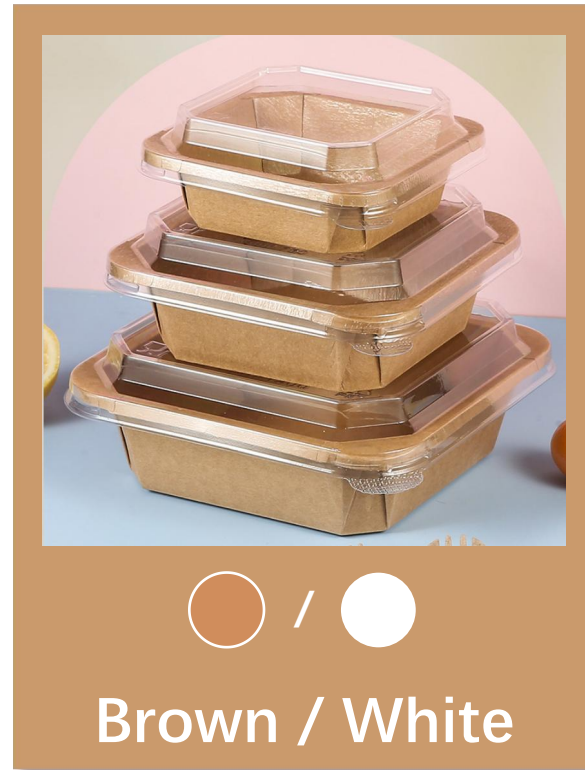

650ml

500ml

400ml

300ml

item	volume	T-B-H mm(with lid)	T-B-H inch(with lid)	pcs/ctn
10oz	300 ml	107*90*52	4.2*3.5*2"	300
14oz	400 ml	123*103*53	4.8*4.1*2.1"	300
18oz	500 ml	123*99*59	4.8*3.9*2.3"	300
24oz	650 ml	134*110*62	5.3*4.3*2.4"	300
26oz	750 ml	134*105*71	5.3*4.1*2.8"	300
32oz	1000 ml	159*133*67	6.3*5.2*2.6"	300
42oz	1200 ml	159*127*78	6.3*5*3.1"	300
PET Lid	10oz	107*107	4.2*4.2"	300
PET Lid	14/18 oz	123*123	4.8*4.8"	300
PET Lid	24/26 os	134*134	5.3*5.3"	300
PET Lid	32/42 oz	159*159	6.3*6.3"	300