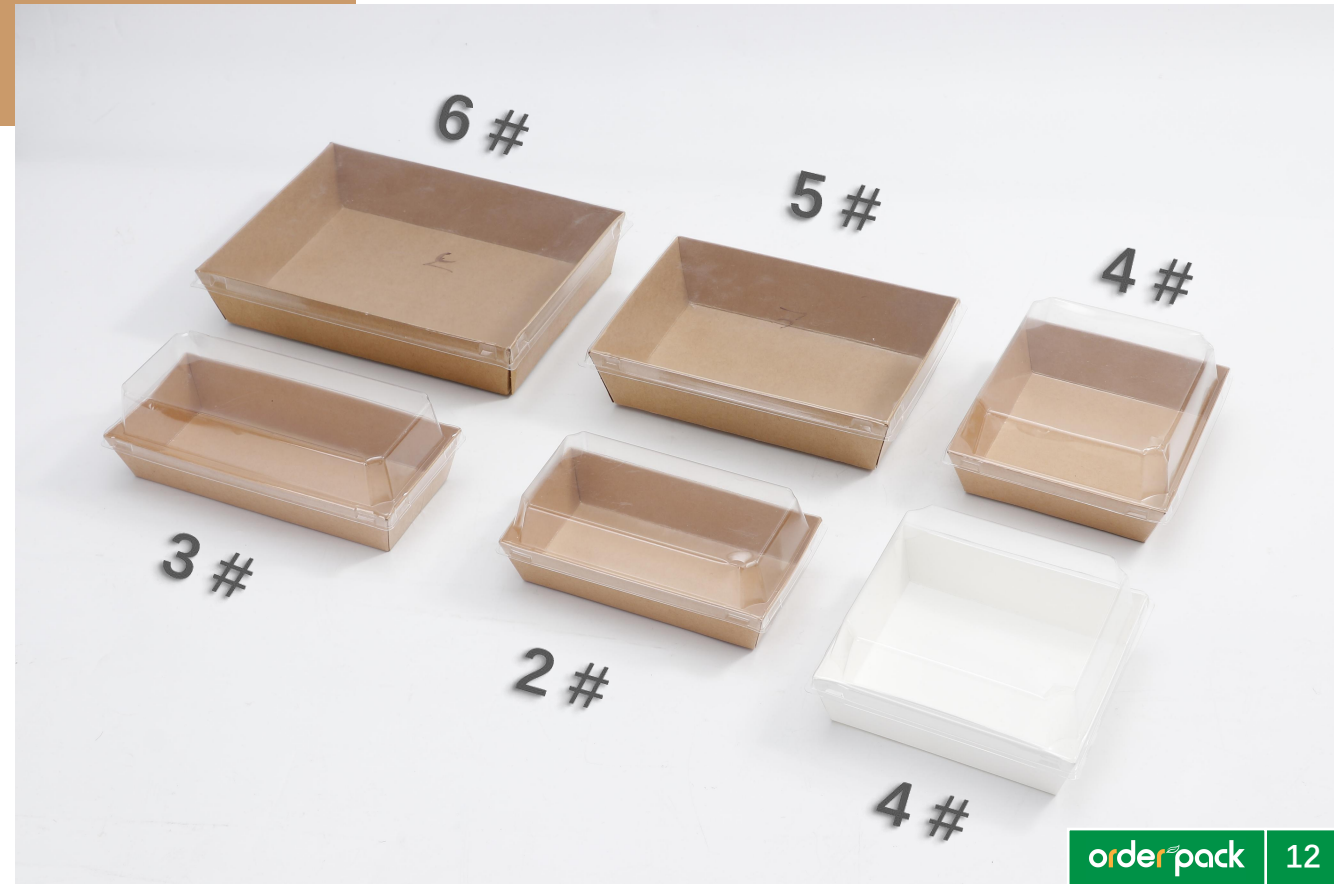

item	volume	Top-H mm	Top-H inch	pcs/ctn
2#	Food Paper Tray 2#	155*85*35	6.1*3.3*1.4"	1000
	Rectangular Pet Lid	155*85	6.1*3.3"	1000
3#	Food Paper Tray 3#	190*85*35	7.5*3.3*1.4"	1000
	Rectangular Pet Lid	190*85	7.5*3.3"	1000
4#	Food Paper Tray 4#	135*125 *35	5.3*4.9*1.4"	1000
	Rectangular Pet Lid	135*125	5.3*4.9"	1000
5#	Food Paper Tray 5#	185*130*45	7.3*5.1*1.8"	500
	Rectangular Pet Lid	185*130	7.3*5.1"	500
6#	Food Paper Tray 6#	220*160*45	8.7*6.3*1.8"	500
	Rectangular Pet Lid	220*160	8.7*6.3"	500