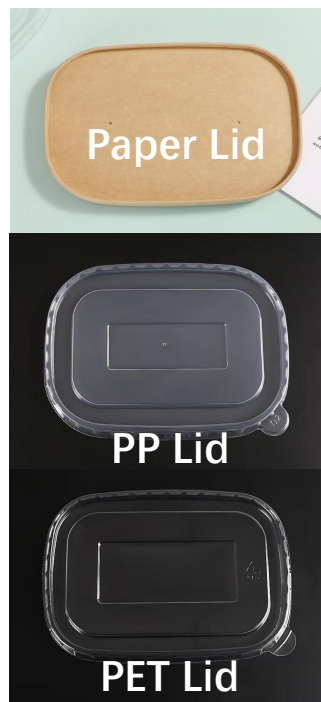

Rectangle paper bowl

item	volume	Top-H	Top-H	pcs/ctn
16oz	500ml	172*120*41mm	6.8*4.7*1.6"	300
22oz	650ml	172*120*50mm	6.8*4.7*2"	300
26oz	750ml	172*120*58mm	6.8*4.7*2.3"	300
32oz	1000ml	172*120*75mm	6.8*4.7*3"	300
PET/PP Lid	16/22/26/32oz	172*120mm	6.8*4.7"	300
Paper Lid	16/22/26/32oz	172*120mm	6.8*4.7"	300

Square paper bowl

item	volume	T-B-H	T-B-H	pcs/ctn
26oz	750ml	170*148*44	6.7*5.8*1.7"	300
32oz	1000ml	170*146*56	6.7*5.7*2.2"	300
40oz	1200ml	170*145*66	6.7*5.7*2.6"	300
46oz	1400ml	170*143*75	6.7*5.6*3"	300
PET/PP Lid	26/32/40/46oz	170*170	6.7*6.7"	300